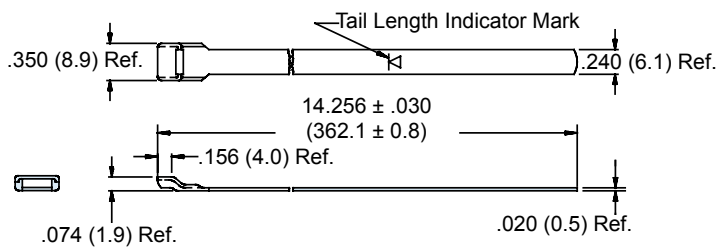

#### Installation Tools

Standard Bands - Hand banding tool (600-058).

Pneumatic banding tool (600-067).

Microbands - Hand banding tool (600-061).

Pneumatic banding tool (600-068).

#### Standard band

Band width.....	6.1mm
Head width.....	8.9mm
Length (±1.5mm).....	362.1mm
Band thickness.....	0.5mm
Head thickness.....	1.9mm
Double wrapped bands can be used for OD up to...	45.7mm

#### Extended length band

Band width.....	6.1mm
Head width.....	8.9mm
Length (±1.5mm).....	457.2mm
Band thickness.....	0.5mm
Head thickness.....	1.9mm
Double wrapped bands can be used for OD up to...	63.5mm

#### Micro band

Band width.....	3.0mm
Head width.....	5.0mm
Length (±0.8mm).....	206.4mm
Band thickness.....	0.4mm
Head thickness.....	1.9mm
Double wrapped bands can be used for OD up to...	22.4mm