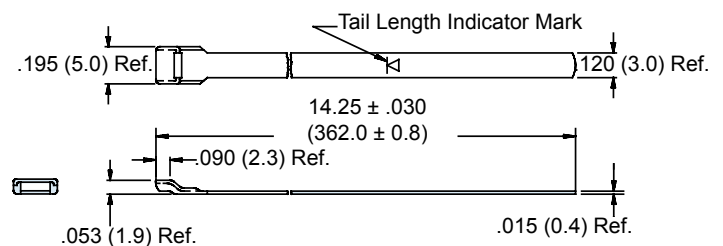

#### Standard band

Band width.....	6.1mm
Head width.....	8.9mm
Length (±1.5mm).....	362.1mm
Band thickness.....	0.5mm
Head thickness.....	1.9mm
Double wrapped bands can be used for OD up to...	45.7mm

#### Extended length band

Band width.....	6.1mm
Head width.....	8.9mm
Length (±1.5mm).....	457.2mm
Band thickness.....	0.5mm
Head thickness.....	1.9mm
Double wrapped bands can be used for OD up to...	63.5mm

#### Micro band

Band width.....	3.0mm
Head width.....	5.0mm
Length (±0.8mm).....	206.4mm
Band thickness.....	0.4mm
Head thickness.....	1.9mm
Double wrapped bands can be used for OD up to...	22.4mm

#### Extended length micro band

Band width.....	3.0mm
Head width.....	5.0mm
Length (±0.8mm).....	362.0mm
Band thickness.....	0.4mm
Head thickness.....	1.9mm
Double wrapped bands can be used for OD up to...	47.8mm