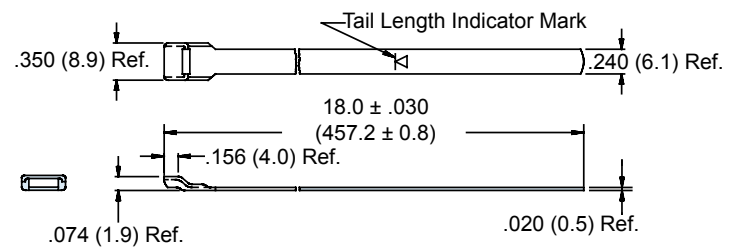

#### Standard band

Band width.....	6.1mm
Head width.....	8.9mm
Length (±1.5mm).....	362.1mm
Band thickness.....	0.5mm
Head thickness.....	1.9mm
Double wrapped bands can be used for OD up to...	45.7mm

#### Extended length band

Band width.....	6.1mm
Head width.....	8.9mm
Length (±1.5mm).....	457.2mm
Band thickness.....	0.5mm
Head thickness.....	1.9mm
Double wrapped bands can be used for OD up to...	63.5mm

#### Micro band

Band width.....	3.0mm
Head width.....	5.0mm
Length (±0.8mm).....	206.4mm
Band thickness.....	0.4mm
Head thickness.....	1.9mm
Double wrapped bands can be used for OD up to...	22.4mm

#### Extended length micro band

Band width.....	3.0mm
Head width.....	5.0mm
Length (±0.8mm).....	362.0mm
Band thickness.....	0.4mm
Head thickness.....	1.9mm
Double wrapped bands can be used for OD up to...	47.8mm