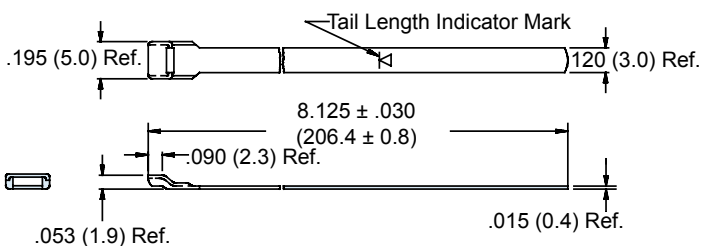

#### Standard band

Band width.....	6.1mm
Head width.....	8.9mm
Length (±1.5mm).....	362.1mm
Band thickness.....	0.5mm
Head thickness.....	1.9mm
Double wrapped bands can be used for OD up to...	45.7mm

#### Extended length band

Band width.....	6.1mm
Head width.....	8.9mm
Length (±1.5mm).....	457.2mm
Band thickness.....	0.5mm
Head thickness.....	1.9mm
Double wrapped bands can be used for OD up to...	63.5mm

#### Micro band

Band width.....	3.0mm
Head width.....	5.0mm
Length (±0.8mm).....	206.4mm
Band thickness.....	0.4mm
Head thickness.....	1.9mm
Double wrapped bands can be used for OD up to...	22.4mm

#### Extended length micro band

Band width.....	3.0mm
Head width.....	5.0mm
Length (±0.8mm).....	362.0mm
Band thickness.....	0.4mm
Head thickness.....	1.9mm
Double wrapped bands can be used for OD up to...	47.8mm